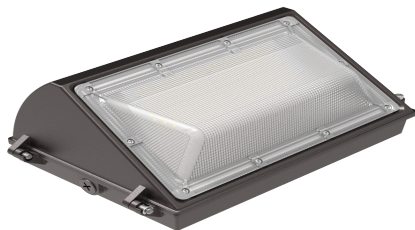

LumaView Lighting

LV-WP Series LED Wall Pack

UP TO 18,000 LUMENS

Model: LV-WP-120W-5000K

Key Features

- 120W LED Wall Pack
- Up to 18,000 lumens
- 150 lm/W efficiency
- 0-10V dimmable
- 120-277V input
- 3000K / 4000K / 5000K selectable
- 80W / 100W / 120W selectable
- Die-cast aluminum housing
- Wet location rated
- 5-year warranty

Technical Specifications

Specification	Details
Wattage	80W / 100W / 120W
Lumens	Up to 18,000
Voltage	120-277V
CCT	3000K / 4000K / 5000K
CRI	>70
Dimming	0-10V
Power Factor	>0.95
Operating Temp	-22°F to 104°F
Lifespan	54,000+ hours

Applications

Building perimeters • Security lighting • Entryways • Commercial facilities • Warehouses