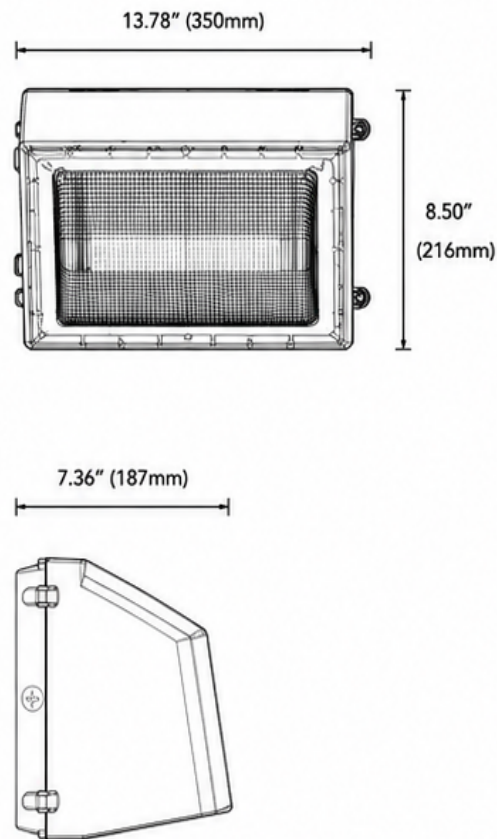

LumaView

LED WALL PACK

114W
WATTAGE

13,000 lm
LUMENS

4000K
COLOR TEMP

MULTI-VOLT
120-277V

SPECIFICATIONS

Model	LV-WP54-40K-MV
Wattage	114W
Lumens	13,000 lm
Color Temperature	4000K (Neutral White)
Voltage	120-277V AC
Frequency	50/60Hz
Efficacy	114 lm/W
CRI	≥80
Beam Angle	110°
Dimming	0-10V Dimmable
Power Factor	≥0.9
THD	<20%
Surge Protection	6KV
Operating Temperature	-40°F to 113°F (-40°C to 45°C)
Housing Material	Die-Cast Aluminum
Housing Color	Bronze
Lens Material	Polycarbonate
IP Rating	IP65 Wet Location Rated
Impact Rating	IK08
Mounting	Wall Mount
Weight	11.0 lbs (5.0 kg)
Lifespan	50,000+ Hours
Warranty	5 Year Limited Warranty
Certifications	UL Listed, DLC Listed
Applications	Building Exteriors, Entryways, Walkways, Garages, Loading Docks, Schools, Commercial Facilities

DIMENSIONS

LV-WP54-40K-MV

114W LED WALL PACK
MULTI-VOLT (120-277V)

The LumaView LV-WP54-40K-MV LED Wall Pack delivers powerful, energy-efficient illumination ideal for building exteriors, entryways, garages, and perimeter lighting. With a durable die-cast aluminum housing and modern low-profile design, this fixture provides long-lasting performance in any environment.

PHOTOMETRICS

Illuminance at a Distance

Distance	Center Beam (lx)	Beam Width (ft)
10 ft	116.1 lx	28.6 ft
20 ft	29.0 lx	57.2 ft
30 ft	12.9 lx	85.8 ft
40 ft	7.2 lx	114.4 ft
50 ft	4.6 lx	143.0 ft

Beam Angle: 110°