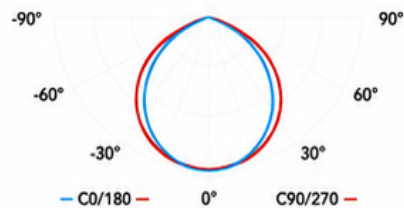

LumaView

LED WALL PACK

114W
WATTAGE

13,000 lm
LUMENS

4000K
COLOR TEMP

MULTI-VOLT
120-277V

SPECIFICATIONS

Model	LV-WP54-40K-MV
Wattage	114W
Lumens	13,000 lm
Color Temperature	4000K (Neutral White)
Voltage	120-277V AC
Frequency	50/60Hz
Efficacy	114 lm/W
CRI	≥80
Beam Angle	110°
Dimming	0-10V Dimmable
Power Factor	≥0.9
THD	<20%
Surge Protection	6KV
Operating Temperature	-40°F to 113°F (-40°C to 45°C)
Housing Material	Die-Cast Aluminum
Housing Color	Bronze
Lens Material	Polycarbonate
IP Rating	IP65 Wet Location Rated
Impact Rating	IK08
Mounting	Wall Mount
Weight	11.0 lbs (5.0 kg)
Lifespan	50,000+ Hours
Warranty	5 Year Limited Warranty
Certifications	UL Listed, DLC Listed
Applications	Building Exteriors, Entryways, Walkways, Garages, Loading Docks, Schools, Commercial Facilities

PHOTOMETRICS

Illuminance at a Distance

Distance	Center Beam (lx)	Beam Width (ft)
10 ft	116.1 lx	28.6 ft
20 ft	29.0 lx	57.2 ft
30 ft	12.9 lx	85.8 ft
40 ft	7.2 lx	114.4 ft
50 ft	4.6 lx	143.0 ft

Beam Angle: 110°