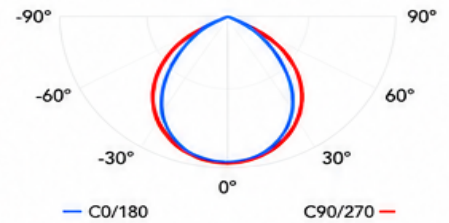

LumaView

LED WALL PACK

67W
WATTAGE

9,152 lm
LUMENS

4000K
COLOR TEMP

MULTI-VOLT
120-277V

SPECIFICATIONS

Model	LV-WP57-40K-MV
Wattage	67W
Lumens	9,152 lm
Color Temperature	4000K (Neutral White)
Voltage	120-277V AC
Frequency	50/60Hz
Efficacy	136 lm/W
CRI	≥80
Beam Angle	110°
Dimming	0-10V Dimmable
Power Factor	≥0.9
THD	<20%
Surge Protection	4KV
Operating Temperature	-40°F to 113°F (-40°C to 45°C)
Housing Material	Die-Cast Aluminum
Housing Color	Bronze
Lens Material	Polycarbonate
IP Rating	IP65 Wet Location Rated
Impact Rating	IK08
Mounting	Wall Mount
Weight	8.2 lbs (3.7 kg)
Lifespan	50,000+ Hours
Warranty	5 Year Limited Warranty
Certifications	UL Listed, DLC Listed
Applications	Building Exteriors, Entryways, Walkways, Garages, Loading Docks, Schools, Commercial Facilities

PHOTOMETRICS

Illuminance at a Distance

Distance	Center Beam (lx)	Beam Width (ft)
10 ft	101.6 lx	27.0 ft
20 ft	25.4 lx	54.1 ft
30 ft	11.3 lx	81.1 ft
40 ft	6.4 lx	108.1 ft
50 ft	4.1 lx	135.1 ft

Beam Angle: 110°