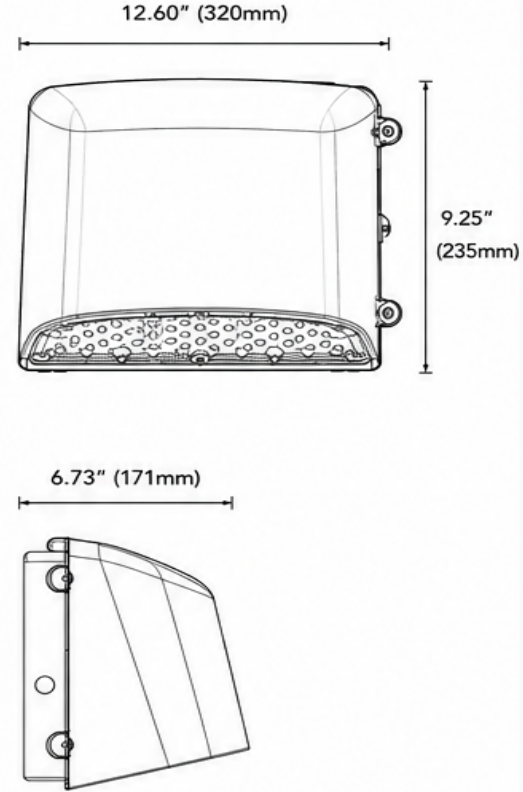

LumaView

LED WALL PACK

67W
WATTAGE

9,152 lm
LUMENS

4000K
COLOR TEMP

MULTI-VOLT
120-277V

SPECIFICATIONS

Model	LV-WP57-40K-MV
Wattage	67W
Lumens	9,152 lm
Color Temperature	4000K (Neutral White)
Voltage	120-277V AC
Frequency	50/60Hz
Efficacy	136 lm/W
CRI	≥80
Beam Angle	110°
Dimming	0-10V Dimmable
Power Factor	≥0.9
THD	<20%
Surge Protection	4KV
Operating Temperature	-40°F to 113°F (-40°C to 45°C)
Housing Material	Die-Cast Aluminum
Housing Color	Bronze
Lens Material	Polycarbonate
IP Rating	IP65 Wet Location Rated
Impact Rating	IK08
Mounting	Wall Mount
Weight	8.2 lbs (3.7 kg)
Lifespan	50,000+ Hours
Warranty	5 Year Limited Warranty
Certifications	UL Listed, DLC Listed
Applications	Building Exteriors, Entryways, Walkways, Garages, Loading Docks, Schools, Commercial Facilities

DIMENSIONS

LV-WP57-40K-MV

67W LED WALL PACK
MULTI-VOLT (120-277V)

The LumaView LV-WP57-40K-MV LED Wall Pack delivers powerful, energy-efficient illumination ideal for building exteriors, entryways, garages, and perimeter lighting. With a durable die-cast aluminum housing and modern low-profile design, this fixture provides long-lasting performance in any environment.

PHOTOMETRICS

Illuminance at a Distance

Distance	Center Beam (lx)	Beam Width (ft)
10 ft	101.6 lx	27.0 ft
20 ft	25.4 lx	54.1 ft
30 ft	11.3 lx	81.1 ft
40 ft	6.4 lx	108.1 ft
50 ft	4.1 lx	135.1 ft

Beam Angle: 110°