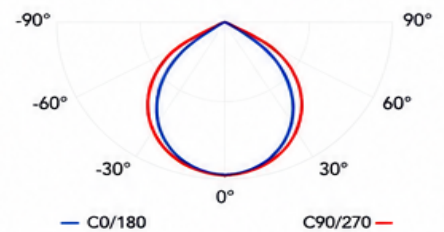

## SPECIFICATIONS

Model	LV-WP56-40K-MV
Wattage	46W
Lumens	6,217 lm
Color Temperature	4000K (Neutral White)
Voltage	120-277V AC
Frequency	50/60Hz
Efficacy	135 lm/W
CRI	≥80
Beam Angle	110°
Dimming	0-10V Dimmable
Power Factor	≥0.9
THD	<20%
Surge Protection	4KV
Operating Temperature	-40°F to 113°F (-40°C to 45°C)
Housing Material	Die-Cast Aluminum
Housing Color	Bronze
Lens Material	Polycarbonate
IP Rating	IP65 Wet Location Rated
Impact Rating	IK08
Mounting	Wall Mount
Weight	9.3 lbs (4.2 kg)
Lifespan	50,000+ Hours
Warranty	5 Year Limited Warranty
Certifications	UL Listed, DLC Listed
Applications	Building Exteriors, Entryways, Walkways, Garages, Loading Docks, Schools, Commercial Facilities

## DIMENSIONS

## PHOTOMETRICS

### Illuminance at a Distance

Distance	Center Beam (lx)	Beam Width (ft)
10 ft	66.1 lx	26.5 ft
20 ft	16.5 lx	53.0 ft
30 ft	7.3 lx	79.5 ft
40 ft	4.1 lx	106.0 ft
50 ft	2.6 lx	132.5 ft

Beam Angle: 110°