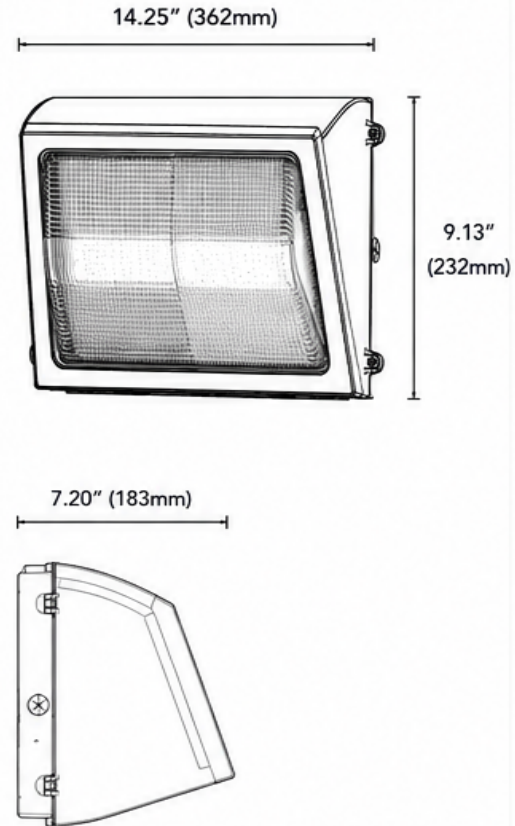

# LumaView

LED WALL PACK

**46W**  
WATTAGE

**6,217 lm**  
LUMENS

**4000K**  
COLOR TEMP

**MULTI-VOLT**  
120-277V

## SPECIFICATIONS

Model	LV-WP56-40K-MV
Wattage	46W
Lumens	6,217 lm
Color Temperature	4000K (Neutral White)
Voltage	120-277V AC
Frequency	50/60Hz
Efficacy	135 lm/W
CRI	≥80
Beam Angle	110°
Dimming	0-10V Dimmable
Power Factor	≥0.9
THD	<20%
Surge Protection	4KV
Operating Temperature	-40°F to 113°F (-40°C to 45°C)
Housing Material	Die-Cast Aluminum
Housing Color	Bronze
Lens Material	Polycarbonate
IP Rating	IP65 Wet Location Rated
Impact Rating	IK08
Mounting	Wall Mount
Weight	9.3 lbs (4.2 kg)
Lifespan	50,000+ Hours
Warranty	5 Year Limited Warranty
Certifications	UL Listed, DLC Listed
Applications	Building Exteriors, Entryways, Walkways, Garages, Loading Docks, Schools, Commercial Facilities

## DIMENSIONS