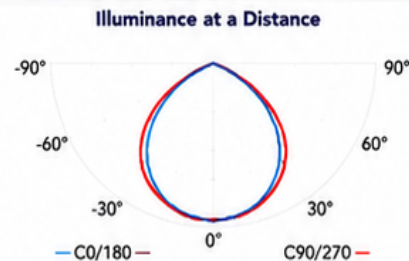

LumaView

LED WALL PACK

176W
WATTAGE

20,200 lm
LUMENS

4000K
COLOR TEMP

MULTI-VOLT
120-277V

SPECIFICATIONS

Model	LV-WP55-40K-MV
Wattage	176W
Lumens	20,200 lm
Color Temperature	4000K (Neutral White)
Voltage	120-277V AC
Frequency	50/60Hz
Efficacy	115 lm/W
CRI	≥80
Beam Angle	110°
Dimming	0-10V Dimmable
Power Factor	≥0.9
THD	<20%
Surge Protection	6KV
Operating Temperature	-40°F to 113°F (-40°C to 45°C)
Housing Material	Die-Cast Aluminum
Housing Color	Bronze
Lens Material	Polycarbonate
IP Rating	IP65 Wet Location Rated
Impact Rating	IK08
Mounting	Wall Mount
Weight	14.6 lbs (6.6 kg)
Lifespan	50,000+ Hours
Warranty	5 Year Limited Warranty
Certifications	UL Listed, DLC Listed
Applications	Building Exteriors, Entryways, Walkways, Garages, Loading Docks, Schools, Commercial Facilities

PHOTOMETRICS

Distance	Center Beam (lx)	Beam Width (ft)
10 ft	170.2 lx	30.1 ft
20 ft	42.6 lx	60.2 ft
30 ft	18.9 lx	90.3 ft
40 ft	10.6 lx	120.4 ft
50 ft	6.8 lx	150.5 ft

Beam Angle: 110°

IDEAL APPLICATIONS

CERTIFICATIONS