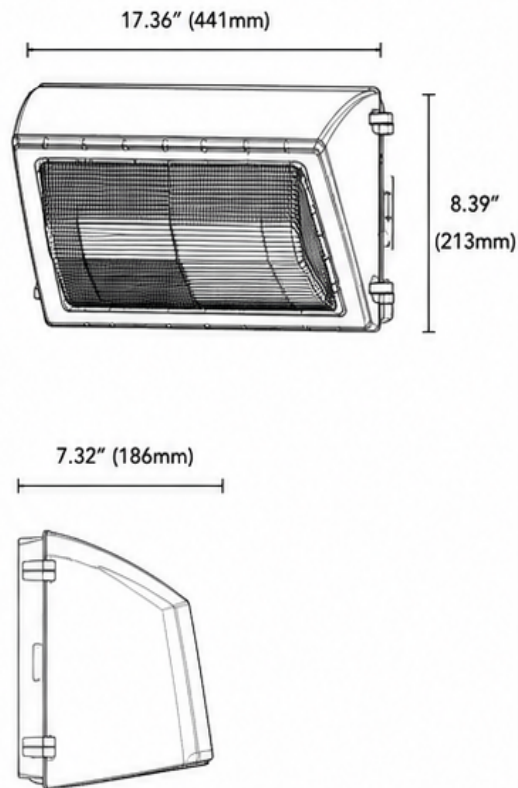

LumaView

LED WALL PACK

176W
WATTAGE

20,200 lm
LUMENS

4000K
COLOR TEMP

MULTI-VOLT
120-277V

SPECIFICATIONS

Model	LV-WP55-40K-MV
Wattage	176W
Lumens	20,200 lm
Color Temperature	4000K (Neutral White)
Voltage	120-277V AC
Frequency	50/60Hz
Efficacy	115 lm/W
CRI	≥80
Beam Angle	110°
Dimming	0-10V Dimmable
Power Factor	≥0.9
THD	<20%
Surge Protection	6KV
Operating Temperature	-40°F to 113°F (-40°C to 45°C)
Housing Material	Die-Cast Aluminum
Housing Color	Bronze
Lens Material	Polycarbonate
IP Rating	IP65 Wet Location Rated
Impact Rating	IK08
Mounting	Wall Mount
Weight	14.6 lbs (6.6 kg)
Lifespan	50,000+ Hours
Warranty	5 Year Limited Warranty
Certifications	UL Listed, DLC Listed
Applications	Building Exteriors, Entryways, Walkways, Garages, Loading Docks, Schools, Commercial Facilities

DIMENSIONS

LV-WP55-40K-MV

176W LED WALL PACK
MULTI-VOLT (120-277V)

The LumaView LV-WP55-40K-MV LED Wall Pack delivers powerful, energy-efficient illumination ideal for building exteriors, entryways, garages, and perimeter lighting. With a durable die-cast aluminum housing and modern low-profile design, this fixture provides long-lasting performance in any environment.

PHOTOMETRICS

Distance	Center Beam (lx)	Beam Width (ft)
10 ft	170.2 lx	30.1 ft
20 ft	42.6 lx	60.2 ft
30 ft	18.9 lx	90.3 ft
40 ft	10.6 lx	120.4 ft
50 ft	6.8 lx	150.5 ft

Beam Angle: 110°

IDEAL APPLICATIONS

CERTIFICATIONS