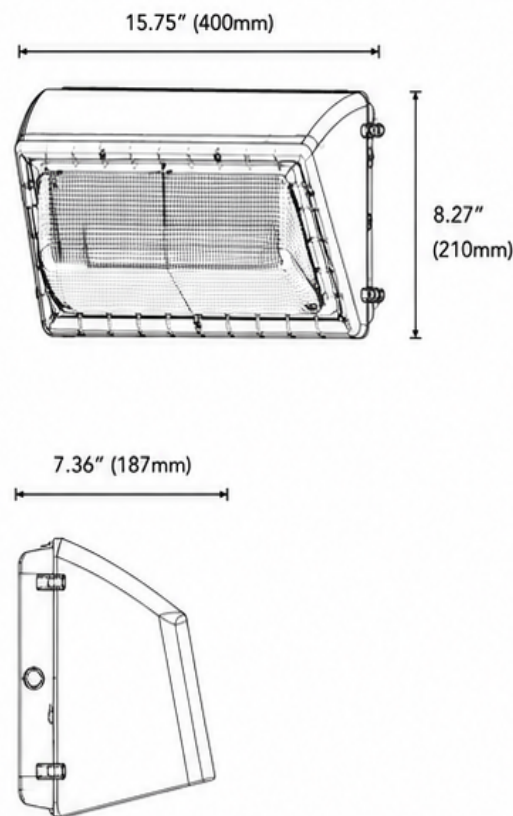

## LV-WP53-40K-MV

**72W LED WALL PACK  
MULTI-VOLT (120-277V)**

The LumaView LV-WP53-40K-MV LED Wall Pack delivers powerful, energy-efficient illumination ideal for building exteriors, entryways, garages, and perimeter lighting. With a durable die-cast aluminum housing and modern low-profile design, this fixture provides long-lasting performance in any environment.

### SPECIFICATIONS

Model	LV-WP53-40K-MV
Wattage	72W
Lumens	8,300 lm
Color Temperature	4000K (Neutral White)
Voltage	120-277V AC
Frequency	50/60Hz
Efficacy	115 lm/W
CRI	≥80
Beam Angle	110°
Dimming	0-10V Dimmable
Power Factor	≥0.9
THD	<20%
Surge Protection	4KV
Operating Temperature	-40°F to 113°F (-40°C to 45°C)
Housing Material	Die-Cast Aluminum
Housing Color	Bronze
Lens Material	Polycarbonate
IP Rating	IP65 Wet Location Rated
Impact Rating	IK08
Mounting	Wall Mount
Weight	8.8 lbs (4.0 kg)
Lifespan	50,000+ Hours
Warranty	5 Year Limited Warranty
Certifications	UL Listed, DLC Listed
Applications	Building Exteriors, Entryways, Walkways, Garages, Loading Docks, Schools, Commercial Facilities

### DIMENSIONS

### PHOTOMETRICS

Distance	Center Beam (lx)	Beam Width (ft)
10 ft	89.3 lx	27.5 ft
20 ft	22.3 lx	54.9 ft
30 ft	9.9 lx	82.4 ft
40 ft	5.6 lx	109.9 ft
50 ft	3.6 lx	137.4 ft

Beam Angle: 110°