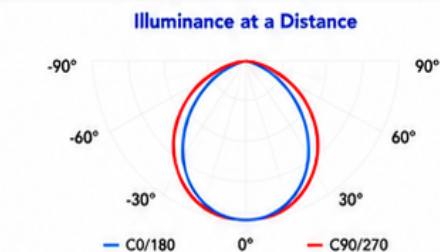

### SPECIFICATIONS

Model	LV-WP53-40K-MV
Wattage	72W
Lumens	8,300 lm
Color Temperature	4000K (Neutral White)
Voltage	120-277V AC
Frequency	50/60Hz
Efficacy	115 lm/W
CRI	≥80
Beam Angle	110°
Dimming	0-10V Dimmable
Power Factor	≥0.9
THD	<20%
Surge Protection	4KV
Operating Temperature	-40°F to 113°F (-40°C to 45°C)
Housing Material	Die-Cast Aluminum
Housing Color	Bronze
Lens Material	Polycarbonate
IP Rating	IP65 Wet Location Rated
Impact Rating	IK08
Mounting	Wall Mount
Weight	8.8 lbs (4.0 kg)
Lifespan	50,000+ Hours
Warranty	5 Year Limited Warranty
Certifications	UL Listed, DLC Listed
Applications	Building Exteriors, Entryways, Walkways, Garages, Loading Docks, Schools, Commercial Facilities

### DIMENSIONS

### PHOTOMETRICS

Distance	Center Beam (lx)	Beam Width (ft)
10 ft	89.3 lx	27.5 ft
20 ft	22.3 lx	54.9 ft
30 ft	9.9 lx	82.4 ft
40 ft	5.6 lx	109.9 ft
50 ft	3.6 lx	137.4 ft

Beam Angle: 110°