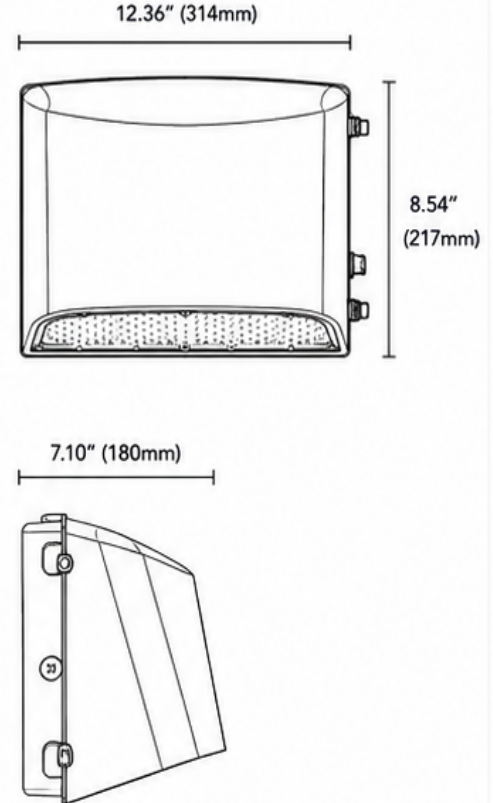

LumaView

LED WALL PACK

46W
WATTAGE

6,213 lm
LUMENS

4000K
COLOR TEMP

MULTI-VOLT
120-277V

SPECIFICATIONS

Model	LV-WP25-40K-MV
Wattage	46W
Lumens	6,213 lm
Color Temperature	4000K (Neutral White)
Voltage	120-277V AC
Frequency	50/60Hz
Efficacy	135 lm/W
CRI	≥80
Beam Angle	110°
Dimming	0-10V Dimmable
Power Factor	≥0.9
THD	<20%
Surge Protection	4KV
Operating Temperature	-40°F to 113°F (-40°C to 45°C)
Housing Material	Die-Cast Aluminum
Housing Color	Bronze
Lens Material	Polycarbonate
IP Rating	IP65 Wet Location Rated
Impact Rating	IK08
Mounting	Wall Mount
Weight	6.6 lbs (3.0 kg)
Lifespan	50,000+ Hours
Warranty	5 Year Limited Warranty
Certifications	UL Listed, DLC Listed
Applications	Building Exteriors, Entryways, Walkways, Garages, Loading Docks, Schools, Commercial Facilities

DIMENSIONS

LV-WP25-40K-MV

46W LED WALL PACK
MULTI-VOLT (120-277V)

The LumaView LV-WP25-40K-MV LED Wall Pack delivers powerful, energy-efficient illumination ideal for building exteriors, entryways, garages, and perimeter lighting. With a durable die-cast aluminum housing and modern low-profile design, this fixture provides reliable performance and long-lasting durability in any environment.

PHOTOMETRICS

Distance	Center Beam (lx)	Beam Width (ft)
10 ft	66.1 lx	26.5 ft
20 ft	16.5 lx	53.0 ft
30 ft	7.3 lx	79.5 ft
40 ft	4.1 lx	106.0 ft
50 ft	2.6 lx	132.5 ft

Beam Angle: 110°

IDEAL APPLICATIONS

CERTIFICATIONS