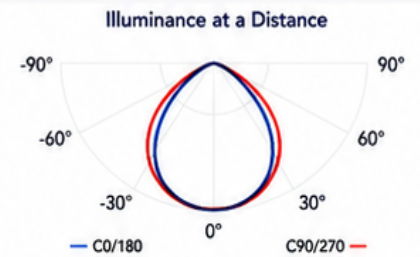

LumaView

LED WALL PACK

46W
WATTAGE

6,213 lm
LUMENS

4000K
COLOR TEMP

MULTI-VOLT
120-277V

SPECIFICATIONS

Model	LV-WP25-40K-MV
Wattage	46W
Lumens	6,213 lm
Color Temperature	4000K (Neutral White)
Voltage	120-277V AC
Frequency	50/60Hz
Efficacy	135 lm/W
CRI	≥80
Beam Angle	110°
Dimming	0-10V Dimmable
Power Factor	≥0.9
THD	<20%
Surge Protection	4KV
Operating Temperature	-40°F to 113°F (-40°C to 45°C)
Housing Material	Die-Cast Aluminum
Housing Color	Bronze
Lens Material	Polycarbonate
IP Rating	IP65 Wet Location Rated
Impact Rating	IK08
Mounting	Wall Mount
Weight	6.6 lbs (3.0 kg)
Lifespan	50,000+ Hours
Warranty	5 Year Limited Warranty
Certifications	UL Listed, DLC Listed
Applications	Building Exteriors, Entryways, Walkways, Garages, Loading Docks, Schools, Commercial Facilities

PHOTOMETRICS

Distance	Center Beam (lx)	Beam Width (ft)
10 ft	66.1 lx	26.5 ft
20 ft	16.5 lx	53.0 ft
30 ft	7.3 lx	79.5 ft
40 ft	4.1 lx	106.0 ft
50 ft	2.6 lx	132.5 ft

Beam Angle: 110°

IDEAL APPLICATIONS

CERTIFICATIONS