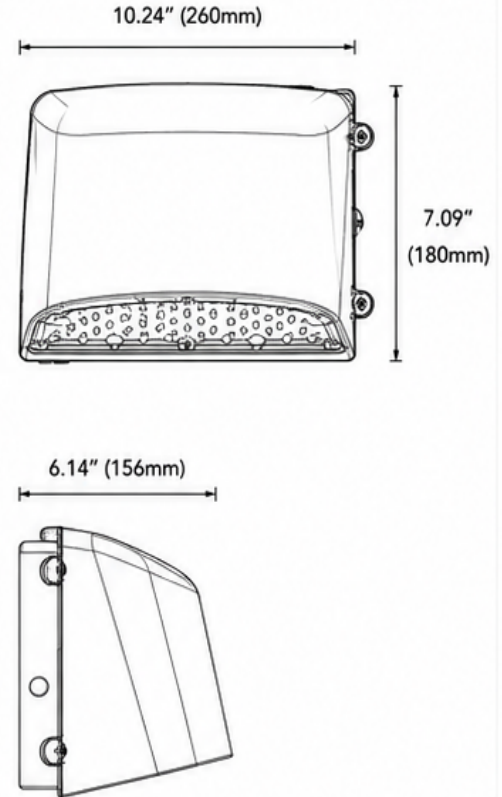

# LumaView

LED WALL PACK

**22W**  
WATTAGE

**3,000 lm**  
LUMENS

**4000K**  
COLOR TEMP

**MULTI-VOLT**  
120-277V

## SPECIFICATIONS

Model	LV-WP24-40K-MV
Wattage	22W
Lumens	3,000 lm
Color Temperature	4000K (Neutral White)
Voltage	120-277V AC
Frequency	50/60Hz
Efficacy	136 lm/W
CRI	≥80
Beam Angle	110°
Dimming	0-10V Dimmable
Power Factor	≥0.9
THD	<20%
Surge Protection	4KV
Operating Temperature	-40°F to 113°F (-40°C to 45°C)
Housing Material	Die-Cast Aluminum
Housing Color	Bronze
Lens Material	Polycarbonate
IP Rating	IP65 Wet Location Rated
Impact Rating	IK08
Mounting	Wall Mount
Weight	4.8 lbs (2.2 kg)
Lifespan	50,000+ Hours
Warranty	5 Year Limited Warranty
Certifications	UL Listed, DLC Listed
Applications	Building Exteriors, Entryways, Walkways, Garages, Loading Docks, Schools, Commercial Facilities

## DIMENSIONS

### Illuminance at a Distance

Distance	Center Beam (lx)	Beam Width (ft)
10 ft	33.3 lx	26.0 ft
20 ft	8.3 lx	52.0 ft
30 ft	3.7 lx	78.0 ft
40 ft	2.1 lx	104.0 ft
50 ft	1.3 lx	130.1 ft

Beam Angle: 110°