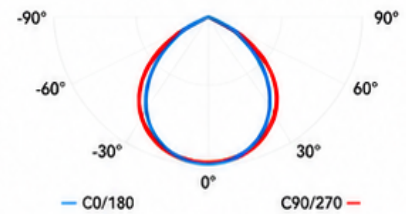

## SPECIFICATIONS

Model	LV-WP24-40K-MV
Wattage	22W
Lumens	3,000 lm
Color Temperature	4000K (Neutral White)
Voltage	120-277V AC
Frequency	50/60Hz
Efficacy	136 lm/W
CRI	≥80
Beam Angle	110°
Dimming	0-10V Dimmable
Power Factor	≥0.9
THD	<20%
Surge Protection	4KV
Operating Temperature	-40°F to 113°F (-40°C to 45°C)
Housing Material	Die-Cast Aluminum
Housing Color	Bronze
Lens Material	Polycarbonate
IP Rating	IP65 Wet Location Rated
Impact Rating	IK08
Mounting	Wall Mount
Weight	4.8 lbs (2.2 kg)
Lifespan	50,000+ Hours
Warranty	5 Year Limited Warranty
Certifications	UL Listed, DLC Listed
Applications	Building Exteriors, Entryways, Walkways, Garages, Loading Docks, Schools, Commercial Facilities

## DIMENSIONS

### Illuminance at a Distance

Distance	Center Beam (lx)	Beam Width (ft)
10 ft	33.3 lx	26.0 ft
20 ft	8.3 lx	52.0 ft
30 ft	3.7 lx	78.0 ft
40 ft	2.1 lx	104.0 ft
50 ft	1.3 lx	130.1 ft

Beam Angle: 110°