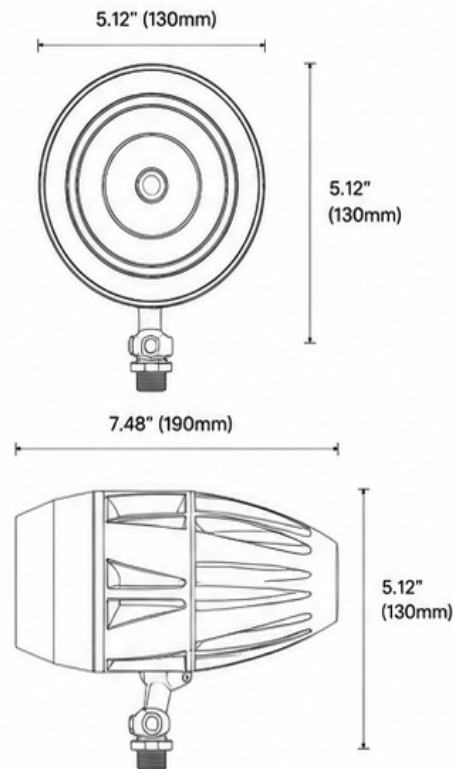

75W
WATTAGE

8,192 lm
LUMENS

5000K
COLOR TEMP

KNUCKLE
MOUNT

SPECIFICATIONS

Model	LV-FL93-50K-MV
Wattage	75W
Lumens	8,192 lm
Color Temperature	5000K (Daylight)
Voltage	120-277V AC
Frequency	50/60Hz
Efficacy	109 lm/W
CRI	≥80
Beam Angle	60°
Mount Type	Knuckle Mount
Dimming	Non-Dimmable
Surge Protection	4KV
Operating Temperature	-40°F to 113°F (-40°C to 45°C)
Housing Material	Die-Cast Aluminum
Housing Color	Bronze
Lens Material	Tempered Glass
IP Rating	IP65 Wet Location Rated
Impact Rating	IK08
Power Factor	≥0.9
THD	<20%
Lifespan	50,000+ Hours
Warranty	5 Year Limited Warranty
Certifications	UL Listed, DLC Listed
Applications	Security Lighting, Landscaping, Building Facades, Signage, Parking Lots, General Outdoor Lighting

DIMENSIONS

PHOTOMETRICS

Distance	Center Beam (lx)	Beam Width (ft)
10 ft	139.5 lx	24.2 ft
20 ft	34.9 lx	48.4 ft
30 ft	15.5 lx	72.6 ft
40 ft	8.7 lx	96.8 ft
50 ft	5.6 lx	121.0 ft

Beam Angle: 60°

IDEAL APPLICATIONS