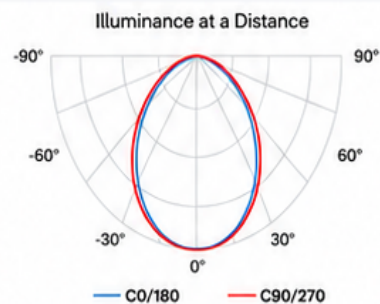

75W
WATTAGE

8,192 lm
LUMENS

5000K
COLOR TEMP

KNUCKLE
MOUNT

SPECIFICATIONS

Model	LV-FL93-50K-MV
Wattage	75W
Lumens	8,192 lm
Color Temperature	5000K (Daylight)
Voltage	120-277V AC
Frequency	50/60Hz
Efficacy	109 lm/W
CRI	≥80
Beam Angle	60°
Mount Type	Knuckle Mount
Dimming	Non-Dimmable
Surge Protection	4KV
Operating Temperature	-40°F to 113°F (-40°C to 45°C)
Housing Material	Die-Cast Aluminum
Housing Color	Bronze
Lens Material	Tempered Glass
IP Rating	IP65 Wet Location Rated
Impact Rating	IK08
Power Factor	≥0.9
THD	<20%
Lifespan	50,000+ Hours
Warranty	5 Year Limited Warranty
Certifications	UL Listed, DLC Listed
Applications	Security Lighting, Landscaping, Building Facades, Signage, Parking Lots, General Outdoor Lighting

DIMENSIONS

PHOTOMETRICS

Distance	Center Beam (lx)	Beam Width (ft)
10 ft	139.5 lx	24.2 ft
20 ft	34.9 lx	48.4 ft
30 ft	15.5 lx	72.6 ft
40 ft	8.7 lx	96.8 ft
50 ft	5.6 lx	121.0 ft

Beam Angle: 60°

IDEAL APPLICATIONS