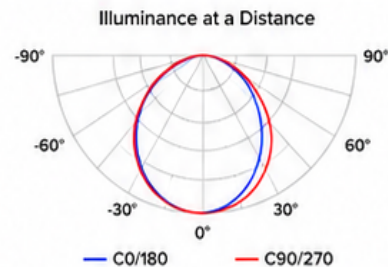

VERSATILE APPLICATIONS
Perfect for security lighting, landscapes, signage, building facades, parking lots, and more.

47W
WATTAGE

4,719 lm
LUMENS

5000K
COLOR TEMP

KNUCKLE
MOUNT

SPECIFICATIONS

Model	LV-FL91-50K-MV
Wattage	47W
Lumens	4,719 lm
Color Temperature	5000K (Daylight)
Voltage	120-277V AC
Frequency	50/60Hz
Efficacy	100 lm/W
CRI	≥80
Beam Angle	60°
Mount Type	Knuckle Mount
Dimming	Non-Dimmable
Surge Protection	4KV
Operating Temperature	-40°F to 113°F (-40°C to 45°C)
Housing Material	Die-Cast Aluminum
Housing Color	Bronze
Lens Material	Tempered Glass
IP Rating	IP65 Wet Location Rated
Impact Rating	IK08
Power Factor	≥0.9
THD	<20%
Lifespan	50,000+ Hours
Warranty	5 Year Limited Warranty
Certifications	UL Listed, DLC Listed
Applications	Security Lighting, Landscaping, Building Facades, Signage, Parking Lots, General Outdoor Lighting

DIMENSIONS

PHOTOMETRICS

Distance	Center Beam (lx)	Beam Width (ft)
10 ft	75.8 lx	16.7 ft
20 ft	18.9 lx	33.4 ft
30 ft	8.4 lx	50.1 ft
40 ft	4.7 lx	66.8 ft
50 ft	3.0 lx	83.5 ft

Beam Angle: 60°

IDEAL APPLICATIONS