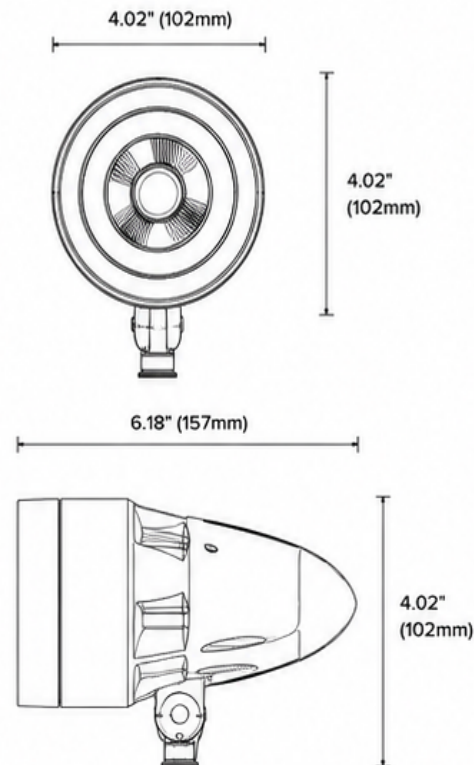

VERSATILE APPLICATIONS
Perfect for security lighting, landscapes, signage, building facades, parking lots, and more.

47W
WATTAGE

4,719 lm
LUMENS

5000K
COLOR TEMP

KNUCKLE
MOUNT

SPECIFICATIONS

Model	LV-FL91-50K-MV
Wattage	47W
Lumens	4,719 lm
Color Temperature	5000K (Daylight)
Voltage	120-277V AC
Frequency	50/60Hz
Efficacy	100 lm/W
CRI	≥80
Beam Angle	60°
Mount Type	Knuckle Mount
Dimming	Non-Dimmable
Surge Protection	4KV
Operating Temperature	-40°F to 113°F (-40°C to 45°C)
Housing Material	Die-Cast Aluminum
Housing Color	Bronze
Lens Material	Tempered Glass
IP Rating	IP65 Wet Location Rated
Impact Rating	IK08
Power Factor	≥0.9
THD	<20%
Lifespan	50,000+ Hours
Warranty	5 Year Limited Warranty
Certifications	UL Listed, DLC Listed
Applications	Security Lighting, Landscaping, Building Facades, Signage, Parking Lots, General Outdoor Lighting

DIMENSIONS

PHOTOMETRICS

Distance	Center Beam (lx)	Beam Width (ft)
10 ft	75.8 lx	16.7 ft
20 ft	18.9 lx	33.4 ft
30 ft	8.4 lx	50.1 ft
40 ft	4.7 lx	66.8 ft
50 ft	3.0 lx	83.5 ft

Beam Angle: 60°

IDEAL APPLICATIONS