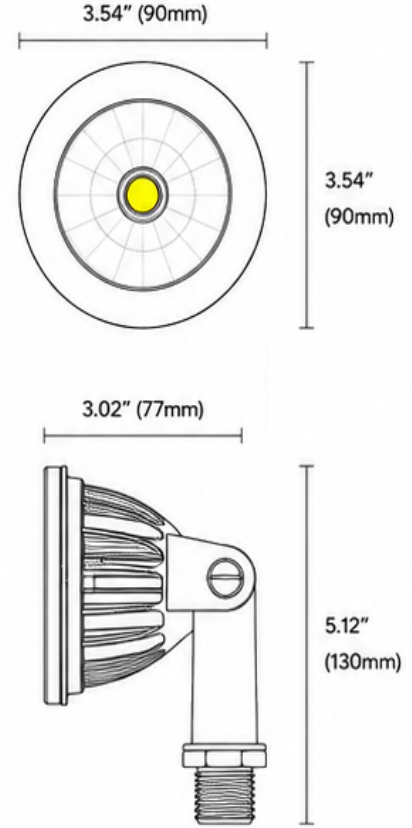

LumaView

LED FLOOD LIGHT

9W
WATTAGE

700 lm
LUMENS

4000K
COLOR TEMP

THREADED
KNUCKLE MOUNT

SPECIFICATIONS

Model	LV-FL4-40K
Wattage	9W
Lumens	700 lm
Color Temperature	4000K (Neutral White)
Voltage	120-277V AC
Frequency	50/60Hz
Efficacy	78 lm/W
CRI	≥80
Beam Angle	110°
Mount Type	Threaded Knuckle Mount
Dimming	Non-Dimmable
Surge Protection	4KV
Operating Temperature	-40°F to 113°F (-40°C to 45°C)
Housing Material	Die-Cast Aluminum
Housing Color	Black
Lens Material	Tempered Glass
IP Rating	IP65 Wet Location Rated
Impact Rating	IK08
Power Factor	≥0.9
THD	<20%
Lifespan	50,000+ Hours
Warranty	5 Year Limited Warranty
Certifications	UL Listed, DLC Listed
Applications	Security Lighting, Landscaping, Building Facades, Signage, Parking Lots, General Outdoor Lighting

DIMENSIONS

LV-FL4-40K

9W LED FLOOD LIGHT

The LumaView LV-FL4-40K LED Flood Light delivers powerful, energy-efficient illumination in a compact, durable design. Ideal for security lighting, landscapes, building facades, signage, and general outdoor applications, this fixture provides bright, even light with long-lasting performance.

ADJUSTABLE THREADED KNUCKLE
1/2" NPS threaded knuckle mount allows for easy installation and precise aiming.

LONG-LASTING PERFORMANCE
Built with high-quality LEDs for 50,000+ hours of maintenance-free operation.

PHOTOMETRICS

Illuminance at a Distance

Distance	Center Beam (lx)	Beam Width (ft)
10 ft	7.2 lx	14.8 ft
20 ft	1.8 lx	29.6 ft
30 ft	0.8 lx	44.4 ft
40 ft	0.5 lx	59.2 ft
50 ft	0.3 lx	74.0 ft

Beam Angle: 110°

IDEAL APPLICATIONS