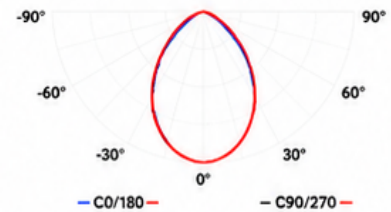

LumaView

LED FLOOD LIGHT

9W
WATTAGE

700 lm
LUMENS

4000K
COLOR TEMP

THREADED
KNUCKLE MOUNT

SPECIFICATIONS

Model	LV-FL4-40K
Wattage	9W
Lumens	700 lm
Color Temperature	4000K (Neutral White)
Voltage	120-277V AC
Frequency	50/60Hz
Efficacy	78 lm/W
CRI	≥80
Beam Angle	110°
Mount Type	Threaded Knuckle Mount
Dimming	Non-Dimmable
Surge Protection	4KV
Operating Temperature	-40°F to 113°F (-40°C to 45°C)
Housing Material	Die-Cast Aluminum
Housing Color	Black
Lens Material	Tempered Glass
IP Rating	IP65 Wet Location Rated
Impact Rating	IK08
Power Factor	≥0.9
THD	<20%
Lifespan	50,000+ Hours
Warranty	5 Year Limited Warranty
Certifications	UL Listed, DLC Listed
Applications	Security Lighting, Landscaping, Building Facades, Signage, Parking Lots, General Outdoor Lighting

PHOTOMETRICS

Illuminance at a Distance

Distance	Center Beam (lx)	Beam Width (ft)
10 ft	7.2 lx	14.8 ft
20 ft	1.8 lx	29.6 ft
30 ft	0.8 lx	44.4 ft
40 ft	0.5 lx	59.2 ft
50 ft	0.3 lx	74.0 ft

Beam Angle: 110°

IDEAL APPLICATIONS