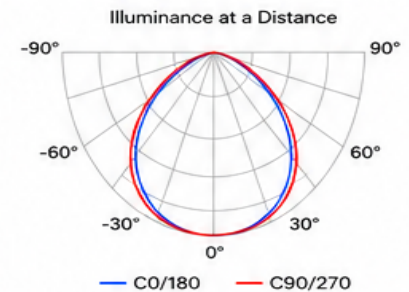

65W
WATTAGE

6,671 lm
LUMENS

4000K
COLOR TEMP

YOKE
MOUNT

SPECIFICATIONS

Model	LV-FL35Y-40K
Wattage	65W
Lumens	6,671 lm
Color Temperature	4000K (Neutral White)
Voltage	120V AC
Frequency	50/60Hz
Efficacy	103 lm/W
CRI	≥80
Beam Angle	110°
Mount Type	Yoke Mount
Dimming	Non-Dimmable
Operating Temperature	-40°F to 113°F (-40°C to 45°C)
Housing Material	Die-Cast Aluminum
Housing Color	Bronze
Lens Material	Tempered Glass
IP Rating	IP65 Wet Location Rated
Impact Rating	IK08
Power Factor	≥0.9
THD	<20%
Lifespan	50,000+ Hours
Warranty	5 Year Limited Warranty
Certifications	UL Listed, DLC Listed
Applications	Security Lighting, Landscaping, Building Facades, Signage, Parking Lots, General Outdoor Lighting

DIMENSIONS

PHOTOMETRICS

Distance	Center Beam (lx)	Beam Width (ft)
10 ft	126.2 lx	23.5 ft
20 ft	31.6 lx	47.0 ft
30 ft	14.1 lx	70.6 ft
40 ft	7.9 lx	94.1 ft
50 ft	5.1 lx	117.6 ft

Beam Angle: 110°

IDEAL APPLICATIONS