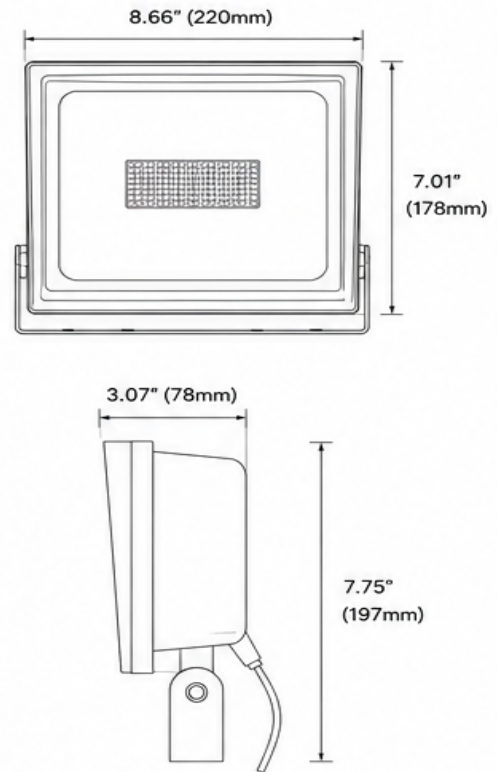

65W
WATTAGE

6,671 lm
LUMENS

4000K
COLOR TEMP

YOKE
MOUNT

SPECIFICATIONS

Model	LV-FL35Y-40K
Wattage	65W
Lumens	6,671 lm
Color Temperature	4000K (Neutral White)
Voltage	120V AC
Frequency	50/60Hz
Efficacy	103 lm/W
CRI	≥80
Beam Angle	110°
Mount Type	Yoke Mount
Dimming	Non-Dimmable
Operating Temperature	-40°F to 113°F (-40°C to 45°C)
Housing Material	Die-Cast Aluminum
Housing Color	Bronze
Lens Material	Tempered Glass
IP Rating	IP65 Wet Location Rated
Impact Rating	IK08
Power Factor	≥0.9
THD	<20%
Lifespan	50,000+ Hours
Warranty	5 Year Limited Warranty
Certifications	UL Listed, DLC Listed
Applications	Security Lighting, Landscaping, Building Facades, Signage, Parking Lots, General Outdoor Lighting

DIMENSIONS

PHOTOMETRICS

Distance	Center Beam (lx)	Beam Width (ft)
10 ft	126.2 lx	23.5 ft
20 ft	31.6 lx	47.0 ft
30 ft	14.1 lx	70.6 ft
40 ft	7.9 lx	94.1 ft
50 ft	5.1 lx	117.6 ft

Beam Angle: 110°

IDEAL APPLICATIONS