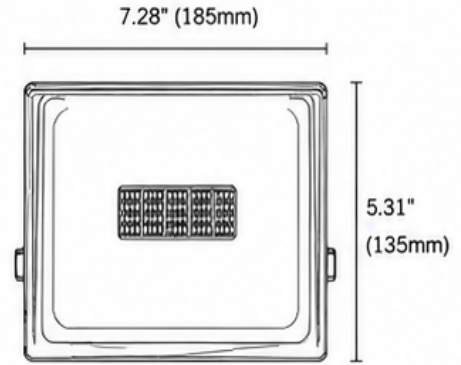

# LumaView®

— LED FLOOD LIGHT —

**40W**  
WATTAGE

**3,904 lm**  
LUMENS

**4000K**  
COLOR TEMP

**YOKE**  
MOUNT

## SPECIFICATIONS

Model	LV-FL34Y-40K
Wattage	40W
Lumens	3,904 lm
Color Temperature	4000K (Neutral White)
Voltage	120-277V AC
Frequency	50/60Hz
Efficacy	98 lm/W
CRI	≥80
Beam Angle	110°
Mount Type	Yoke Mount
Dimming	Non-Dimmable
Surge Protection	4KV
Operating Temperature	-40°F to 113°F (-40°C to 45°C)
Housing Material	Die-Cast Aluminum
Housing Color	Black
Lens Material	Tempered Glass
IP Rating	IP65 Wet Location Rated
Impact Rating	IK08
Power Factor	≥0.9
THD	<20%
Lifespan	50,000+ Hours
Warranty	5 Year Limited Warranty
Certifications	UL Listed, DLC Listed
Applications	Security Lighting, Landscaping, Building Facades, Signage, Parking Lots, General Outdoor Lighting

## DIMENSIONS

## PHOTOMETRICS

Distance	Center Beam (lx)	Beam Width (ft)
10 ft	56.2 lx	28.4 ft
20 ft	14.1 lx	56.8 ft
30 ft	6.2 lx	85.2 ft
40 ft	3.5 lx	113.6 ft
50 ft	2.3 lx	142.0 ft

Beam Angle: 110°