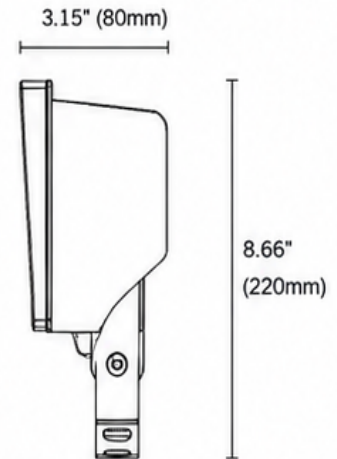

# LumaView®

— LED FLOOD LIGHT —

**40W**  
WATTAGE

**3,904 lm**  
LUMENS

**4000K**  
COLOR TEMP

**YOKE**  
MOUNT

## DIMENSIONS

## PHOTOMETRICS

Distance	Center Beam (lx)	Beam Width (ft)
10 ft	56.2 lx	28.4 ft
20 ft	14.1 lx	56.8 ft
30 ft	6.2 lx	85.2 ft
40 ft	3.5 lx	113.6 ft
50 ft	2.3 lx	142.0 ft

Beam Angle: 110°