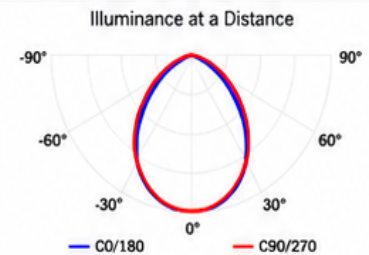

## DIMENSIONS

## PHOTOMETRICS

Distance	Center Beam (lx)	Beam Width (ft)
10 ft	56.2 lx	28.4 ft
20 ft	14.1 lx	56.8 ft
30 ft	6.2 lx	85.2 ft
40 ft	3.5 lx	113.6 ft
50 ft	2.3 lx	142.0 ft

Beam Angle: 110°