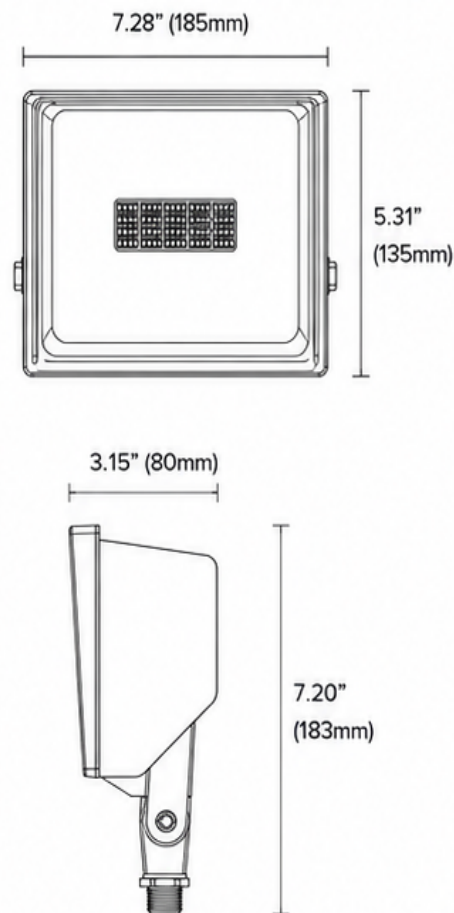

40W
WATTAGE

3,904 lm
LUMENS

4000K
COLOR TEMP

**THREADED
KNUCKLE MOUNT**

SPECIFICATIONS

Model	LV-FL34N-40K
Wattage	40W
Lumens	3,904 lm
Color Temperature	4000K (Neutral White)
Voltage	120-277V AC
Frequency	50/60Hz
Efficacy	98 lm/W
CRI	≥80
Beam Angle	110°
Mount Type	Threaded Knuckle Mount
Dimming	Non-Dimmable
Surge Protection	4KV
Operating Temperature	-40°F to 113°F (-40°C to 45°C)
Housing Material	Die-Cast Aluminum
Housing Color	Black
Lens Material	Tempered Glass
IP Rating	IP65 Wet Location Rated
Impact Rating	IK08
Power Factor	≥0.9
THD	<20%
Lifespan	50,000+ Hours
Warranty	5 Year Limited Warranty
Certifications	UL Listed, DLC Listed
Applications	Security Lighting, Landscaping, Building Facades, Signage, Parking Lots, General Outdoor Lighting

DIMENSIONS

PHOTOMETRICS

Illuminance at a Distance

Distance	Center Beam (lx)	Beam Width (ft)
10 ft	56.2 lx	28.4 ft
20 ft	14.1 lx	56.8 ft
30 ft	6.2 lx	85.2 ft
40 ft	3.5 lx	113.6 ft
50 ft	2.3 lx	142.0 ft

Beam Angle: 110°