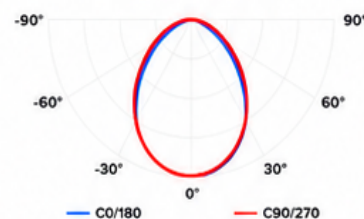

40W
WATTAGE

3,904 lm
LUMENS

4000K
COLOR TEMP

**THREADED
KNUCKLE MOUNT**

SPECIFICATIONS

Model	LV-FL34N-40K
Wattage	40W
Lumens	3,904 lm
Color Temperature	4000K (Neutral White)
Voltage	120-277V AC
Frequency	50/60Hz
Efficacy	98 lm/W
CRI	≥80
Beam Angle	110°
Mount Type	Threaded Knuckle Mount
Dimming	Non-Dimmable
Surge Protection	4KV
Operating Temperature	-40°F to 113°F (-40°C to 45°C)
Housing Material	Die-Cast Aluminum
Housing Color	Black
Lens Material	Tempered Glass
IP Rating	IP65 Wet Location Rated
Impact Rating	IK08
Power Factor	≥0.9
THD	<20%
Lifespan	50,000+ Hours
Warranty	5 Year Limited Warranty
Certifications	UL Listed, DLC Listed
Applications	Security Lighting, Landscaping, Building Facades, Signage, Parking Lots, General Outdoor Lighting

DIMENSIONS

PHOTOMETRICS

Illuminance at a Distance

Distance	Center Beam (lx)	Beam Width (ft)
10 ft	56.2 lx	28.4 ft
20 ft	14.1 lx	56.8 ft
30 ft	6.2 lx	85.2 ft
40 ft	3.5 lx	113.6 ft
50 ft	2.3 lx	142.0 ft

Beam Angle: 110°