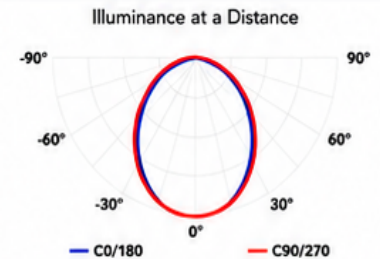

LumaView

LED FLOOD LIGHT

72W
WATTAGE

6,200 lm
LUMENS

4000K
COLOR TEMP

**THREADED
KNUCKLE MOUNT**

SPECIFICATIONS

Model	LV-FL33-40K
Wattage	72W
Lumens	6,200 lm
Color Temperature	4000K (Neutral White)
Voltage	120-277V AC
Frequency	50/60Hz
Efficacy	86 lm/W
CRI	≥80
Beam Angle	110°
Mount Type	Threaded Knuckle Mount
Dimming	Non-Dimmable
Surge Protection	4KV
Operating Temperature	-40°F to 113°F (-40°C to 45°C)
Housing Material	Die-Cast Aluminum
Housing Color	Black
Lens Material	Tempered Glass
IP Rating	IP65 Wet Location Rated
Impact Rating	IK08
Power Factor	≥0.9
THD	<20%
Lifespan	50,000+ Hours
Warranty	5 Year Limited Warranty
Certifications	UL Listed, DLC Listed
Applications	Security Lighting, Landscaping, Building Facades, Signage, Parking Lots, General Outdoor Lighting

DIMENSIONS

LV-FL33-40K

72W LED FLOOD LIGHT

The LumaView LV-FL33-40K LED Flood Light delivers powerful, energy-efficient illumination in a compact, durable design. Ideal for security lighting, landscapes, building facades, signage, and general outdoor applications, this fixture provides bright, even light with long-lasting performance.

PHOTOMETRICS

Distance	Center Beam (lx)	Beam Width (ft)
10 ft	72.6 lx	28.4 ft
20 ft	18.2 lx	56.8 ft
30 ft	8.1 lx	85.2 ft
40 ft	4.5 lx	113.6 ft
50 ft	2.9 lx	142.0 ft

IDEAL APPLICATIONS

CERTIFICATIONS

BUILT TO PERFORM. BUILT TO LAST.