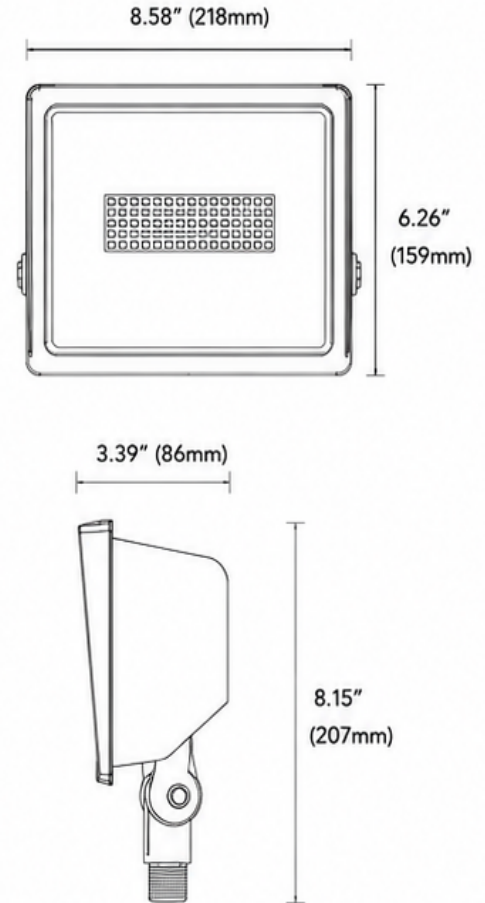

LumaView

LED FLOOD LIGHT

72W
WATTAGE

6,200 lm
LUMENS

4000K
COLOR TEMP

**THREADED
KNUCKLE MOUNT**

SPECIFICATIONS

Model	LV-FL33-40K
Wattage	72W
Lumens	6,200 lm
Color Temperature	4000K (Neutral White)
Voltage	120-277V AC
Frequency	50/60Hz
Efficacy	86 lm/W
CRI	≥80
Beam Angle	110°
Mount Type	Threaded Knuckle Mount
Dimming	Non-Dimmable
Surge Protection	4KV
Operating Temperature	-40°F to 113°F (-40°C to 45°C)
Housing Material	Die-Cast Aluminum
Housing Color	Black
Lens Material	Tempered Glass
IP Rating	IP65 Wet Location Rated
Impact Rating	IK08
Power Factor	≥0.9
THD	<20%
Lifespan	50,000+ Hours
Warranty	5 Year Limited Warranty
Certifications	UL Listed, DLC Listed
Applications	Security Lighting, Landscaping, Building Facades, Signage, Parking Lots, General Outdoor Lighting

DIMENSIONS

LV-FL33-40K

72W LED FLOOD LIGHT

The LumaView LV-FL33-40K LED Flood Light delivers powerful, energy-efficient illumination in a compact, durable design. Ideal for security lighting, landscapes, building facades, signage, and general outdoor applications, this fixture provides bright, even light with long-lasting performance.

PHOTOMETRICS

Distance	Center Beam (lx)	Beam Width (ft)
10 ft	72.6 lx	28.4 ft
20 ft	18.2 lx	56.8 ft
30 ft	8.1 lx	85.2 ft
40 ft	4.5 lx	113.6 ft
50 ft	2.9 lx	142.0 ft

IDEAL APPLICATIONS

CERTIFICATIONS

BUILT TO PERFORM. BUILT TO LAST.