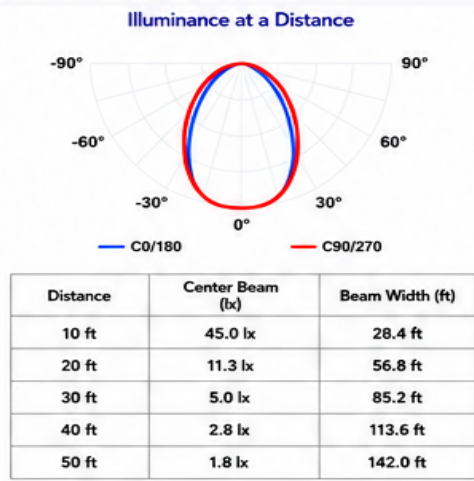

LumaView

LED FLOOD LIGHT

48W
WATTAGE

4,500 lm
LUMENS

4000K
COLOR TEMP

**THREADED
KNUCKLE MOUNT**

SPECIFICATIONS

Model	LV-FL32-40K
Wattage	48W
Lumens	4,500 lm
Color Temperature	4000K (Neutral White)
Voltage	120-277V AC
Frequency	50/60Hz
Efficacy	94 lm/W
CRI	≥80
Beam Angle	110°
Mount Type	Threaded Knuckle Mount
Dimming	Non-Dimmable
Surge Protection	4KV
Operating Temperature	-40°F to 113°F (-40°C to 45°C)
Housing Material	Die-Cast Aluminum
Housing Color	Black
Lens Material	Tempered Glass
IP Rating	IP65 Wet Location Rated
Impact Rating	IK08
Power Factor	≥0.9
THD	<20%
Lifespan	50,000+ Hours
Warranty	5 Year Limited Warranty
Certifications	UL Listed, DLC Listed
Applications	Security Lighting, Landscaping, Building Facades, Signage, Parking Lots, General Outdoor Lighting

DIMENSIONS

PHOTOMETRICS

Beam Angle: 110°

LV-FL32-40K

48W LED FLOOD LIGHT

The LumaView LV-FL32-40K LED Flood Light delivers powerful, energy-efficient illumination in a compact, durable design. Ideal for security lighting, landscapes, building facades, signage, and general outdoor, this fixture provides bright, even light with long-lasting performance.