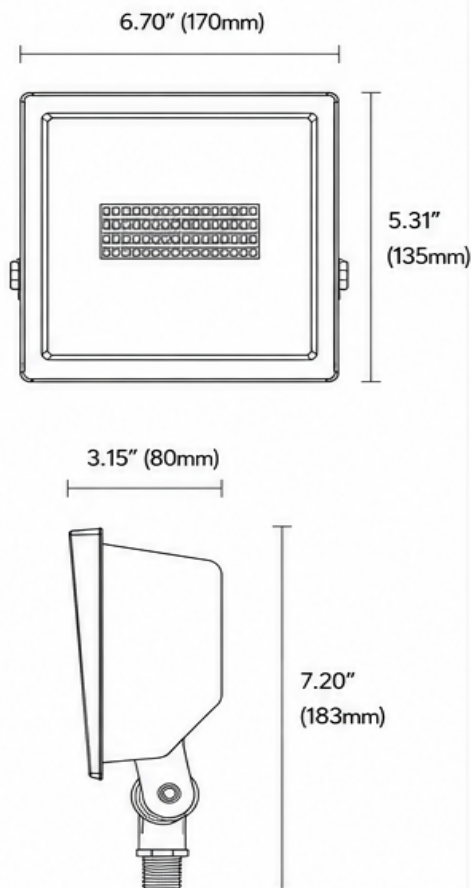

LumaView

LED FLOOD LIGHT

48W
WATTAGE

4,500 lm
LUMENS

4000K
COLOR TEMP

**THREADED
KNUCKLE MOUNT**

SPECIFICATIONS

Model	LV-FL32-40K
Wattage	48W
Lumens	4,500 lm
Color Temperature	4000K (Neutral White)
Voltage	120-277V AC
Frequency	50/60Hz
Efficacy	94 lm/W
CRI	≥80
Beam Angle	110°
Mount Type	Threaded Knuckle Mount
Dimming	Non-Dimmable
Surge Protection	4KV
Operating Temperature	-40°F to 113°F (-40°C to 45°C)
Housing Material	Die-Cast Aluminum
Housing Color	Black
Lens Material	Tempered Glass
IP Rating	IP65 Wet Location Rated
Impact Rating	IK08
Power Factor	≥0.9
THD	<20%
Lifespan	50,000+ Hours
Warranty	5 Year Limited Warranty
Certifications	UL Listed, DLC Listed
Applications	Security Lighting, Landscaping, Building Facades, Signage, Parking Lots, General Outdoor Lighting

DIMENSIONS

PHOTOMETRICS

Beam Angle: 110°

LV-FL32-40K

48W LED FLOOD LIGHT

The LumaView LV-FL32-40K LED Flood Light delivers powerful, energy-efficient illumination in a compact, durable design. Ideal for security lighting, landscapes, building facades, signage, and general outdoor, this fixture provides bright, even light with long-lasting performance.