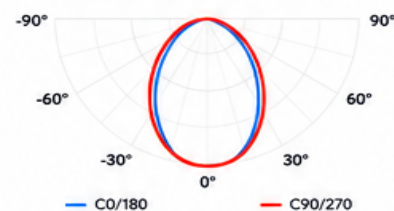

LumaView

LED FLOOD LIGHT

24W
WATTAGE

2,200 lm
LUMENS

4000K
COLOR TEMP

**THREADED
KNUCKLE MOUNT**

SPECIFICATIONS

Model	LV-FL31-40K
Wattage	24W
Lumens	2,200 lm
Color Temperature	4000K (Neutral White)
Voltage	120-277V AC
Frequency	50/60Hz
Efficacy	92 lm/W
CRI	≥80
Beam Angle	110°
Mount Type	Threaded Knuckle Mount
Dimming	Non-Dimmable
Surge Protection	4KV
Operating Temperature	-40°F to 113°F (-40°C to 45°C)
Housing Material	Die-Cast Aluminum
Housing Color	Black
Lens Material	Tempered Glass
IP Rating	IP65 Wet Location Rated
Impact Rating	IK08
Power Factor	≥0.9
THD	<20%
Lifespan	50,000+ Hours
Warranty	5 Year Limited Warranty
Certifications	UL Listed, DLC Listed
Applications	Security Lighting, Landscaping, Building Facades, Signage, Parking Lots, General Outdoor Lighting

DIMENSIONS

LV-FL31-40K

24W LED FLOOD LIGHT

The LumaView LV-FL31-40K LED Flood Light delivers powerful, energy-efficient illumination in a compact, durable design. Ideal for security lighting, landscapes, building facades, signage, and general outdoor applications, this fixture provides bright, even light with long-lasting performance.

PHOTOMETRICS

Illuminance at a Distance

Distance	Center Beam (lx)	Beam Width (ft)
10 ft	22.0 lx	20.3 ft
20 ft	5.5 lx	40.6 ft
30 ft	2.4 lx	61.0 ft
40 ft	1.4 lx	81.3 ft
50 ft	0.9 lx	101.6 ft

Beam Angle: 110°