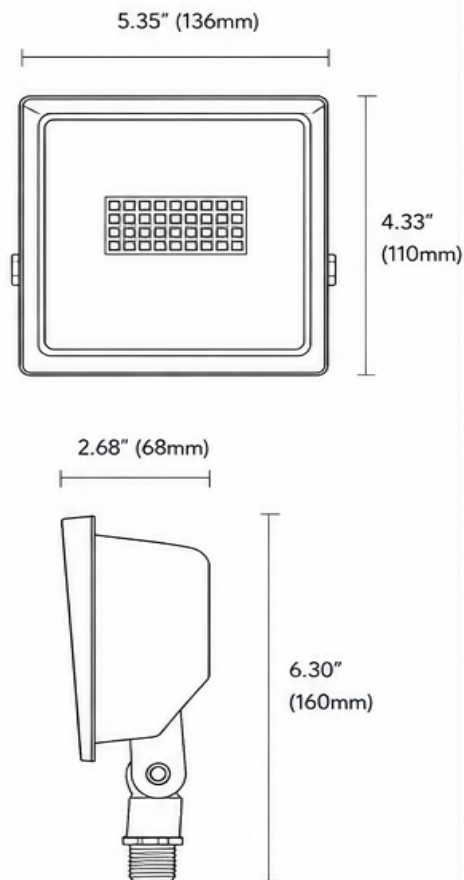

LumaView

LED FLOOD LIGHT

24W
WATTAGE

2,200 lm
LUMENS

4000K
COLOR TEMP

**THREADED
KNUCKLE MOUNT**

SPECIFICATIONS

Model	LV-FL31-40K
Wattage	24W
Lumens	2,200 lm
Color Temperature	4000K (Neutral White)
Voltage	120-277V AC
Frequency	50/60Hz
Efficacy	92 lm/W
CRI	≥80
Beam Angle	110°
Mount Type	Threaded Knuckle Mount
Dimming	Non-Dimmable
Surge Protection	4KV
Operating Temperature	-40°F to 113°F (-40°C to 45°C)
Housing Material	Die-Cast Aluminum
Housing Color	Black
Lens Material	Tempered Glass
IP Rating	IP65 Wet Location Rated
Impact Rating	IK08
Power Factor	≥0.9
THD	<20%
Lifespan	50,000+ Hours
Warranty	5 Year Limited Warranty
Certifications	UL Listed, DLC Listed
Applications	Security Lighting, Landscaping, Building Facades, Signage, Parking Lots, General Outdoor Lighting

DIMENSIONS

LV-FL31-40K

24W LED FLOOD LIGHT

The LumaView LV-FL31-40K LED Flood Light delivers powerful, energy-efficient illumination in a compact, durable design. Ideal for security lighting, landscapes, building facades, signage, and general outdoor applications, this fixture provides bright, even light with long-lasting performance.

PHOTOMETRICS

Illuminance at a Distance

Distance	Center Beam (lx)	Beam Width (ft)
10 ft	22.0 lx	20.3 ft
20 ft	5.5 lx	40.6 ft
30 ft	2.4 lx	61.0 ft
40 ft	1.4 lx	81.3 ft
50 ft	0.9 lx	101.6 ft

Beam Angle: 110°