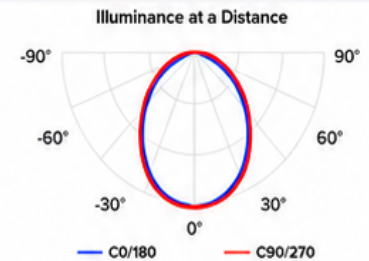

LumaView

LED FLOOD LIGHT

46W
WATTAGE

4,520 lm
LUMENS

4000K
COLOR TEMP

**THREADED
KNUCKLE MOUNT**

SPECIFICATIONS

Model	LV-FL17-40K-MV
Wattage	46W
Lumens	4,520 lm
Color Temperature	4000K (Neutral White)
Voltage	120-277V AC
Frequency	50/60Hz
Efficacy	98 lm/W
CRI	≥80
Beam Angle	60°
Mount Type	Threaded Knuckle Mount
Dimming	Non-Dimmable
Surge Protection	4KV
Operating Temperature	-40°F to 113°F (-40°C to 45°C)
Housing Material	Die-Cast Aluminum
Housing Color	Black
Lens Material	Tempered Glass
IP Rating	IP65 Wet Location Rated
Impact Rating	IK08
Power Factor	≥0.9
THD	<20%
Lifespan	50,000+ Hours
Warranty	5 Year Limited Warranty
Certifications	UL Listed, DLC Listed
Applications	Security Lighting, Landscaping, Building Facades, Signage, Parking Lots, General Outdoor Lighting

DIMENSIONS

LV-FL17-40K-MV 46W LED FLOOD LIGHT

The LumaView LV-FL17-40K-MV LED Flood Light delivers powerful, energy-efficient illumination in a compact, durable design. Ideal for security lighting, landscapes, building facades, signage, and general outdoor applications, this fixture provides bright, even light with long-lasting performance.

PHOTOMETRICS

Distance	Center Beam (lx)	Beam Width (ft)
10 ft	49.5 lx	10.7 ft
20 ft	12.4 lx	21.4 ft
30 ft	5.5 lx	32.1 ft
40 ft	3.1 lx	42.8 ft
50 ft	2.0 lx	53.5 ft

Beam Angle: 60°

IDEAL APPLICATIONS

CERTIFICATIONS