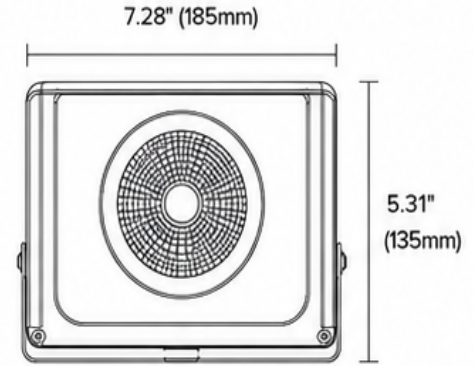

LumaView

LED FLOOD LIGHT

46W
WATTAGE

4,520 lm
LUMENS

4000K
COLOR TEMP

**THREADED
KNUCKLE MOUNT**

SPECIFICATIONS

Model	LV-FL17-40K-MV
Wattage	46W
Lumens	4,520 lm
Color Temperature	4000K (Neutral White)
Voltage	120-277V AC
Frequency	50/60Hz
Efficacy	98 lm/W
CRI	≥80
Beam Angle	60°
Mount Type	Threaded Knuckle Mount
Dimming	Non-Dimmable
Surge Protection	4KV
Operating Temperature	-40°F to 113°F (-40°C to 45°C)
Housing Material	Die-Cast Aluminum
Housing Color	Black
Lens Material	Tempered Glass
IP Rating	IP65 Wet Location Rated
Impact Rating	IK08
Power Factor	≥0.9
THD	<20%
Lifespan	50,000+ Hours
Warranty	5 Year Limited Warranty
Certifications	UL Listed, DLC Listed
Applications	Security Lighting, Landscaping, Building Facades, Signage, Parking Lots, General Outdoor Lighting

DIMENSIONS

LV-FL17-40K-MV 46W LED FLOOD LIGHT

The LumaView LV-FL17-40K-MV LED Flood Light delivers powerful, energy-efficient illumination in a compact, durable design. Ideal for security lighting, landscapes, building facades, signage, and general outdoor applications, this fixture provides bright, even light with long-lasting performance.

PHOTOMETRICS

Distance	Center Beam (lx)	Beam Width (ft)
10 ft	49.5 lx	10.7 ft
20 ft	12.4 lx	21.4 ft
30 ft	5.5 lx	32.1 ft
40 ft	3.1 lx	42.8 ft
50 ft	2.0 lx	53.5 ft

Beam Angle: 60°

IDEAL APPLICATIONS

CERTIFICATIONS