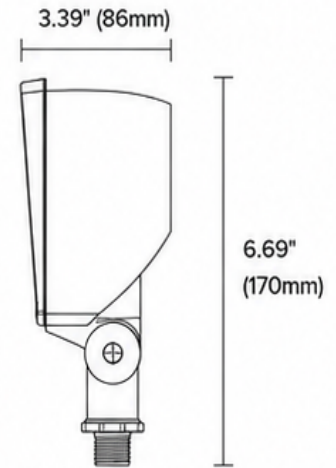

LumaView

LED FLOOD LIGHT

46W
WATTAGE

4,520 lm
LUMENS

4000K
COLOR TEMP

**THREADED
KNUCKLE MOUNT**

SPECIFICATIONS

Model	LV-FL17-40K-MV
Wattage	46W
Lumens	4,520 lm
Color Temperature	4000K (Neutral White)
Voltage	120-277V AC
Frequency	50/60Hz
Efficacy	98 lm/W
CRI	≥80
Beam Angle	60°
Mount Type	Threaded Knuckle Mount
Dimming	Non-Dimmable
Surge Protection	4KV
Operating Temperature	-40°F to 113°F (-40°C to 45°C)
Housing Material	Die-Cast Aluminum
Housing Color	Black
Lens Material	Tempered Glass
IP Rating	IP65 Wet Location Rated
Impact Rating	IK08
Power Factor	≥0.9
THD	<20%
Lifespan	50,000+ Hours
Warranty	5 Year Limited Warranty
Certifications	UL Listed, DLC Listed
Applications	Security Lighting, Landscaping, Building Facades, Signage, Parking Lots, General Outdoor Lighting

DIMENSIONS

LV-FL17-40K-MV 46W LED FLOOD LIGHT

The LumaView LV-FL17-40K-MV LED Flood Light delivers powerful, energy-efficient illumination in a compact, durable design. Ideal for security lighting, landscapes, building facades, signage, and general outdoor applications, this fixture provides bright, even light with long-lasting performance.

PHOTOMETRICS

Distance	Center Beam (lx)	Beam Width (ft)
10 ft	49.5 lx	10.7 ft
20 ft	12.4 lx	21.4 ft
30 ft	5.5 lx	32.1 ft
40 ft	3.1 lx	42.8 ft
50 ft	2.0 lx	53.5 ft

Beam Angle: 60°

IDEAL APPLICATIONS

CERTIFICATIONS