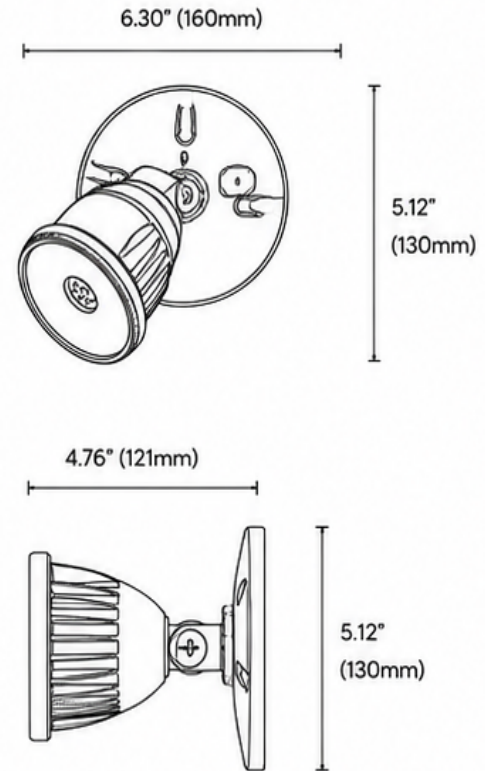

LumaView

— LED FLOOD LIGHT —

12W
WATTAGE

1,150 lm
LUMENS

4000K
COLOR TEMP

WALL
MOUNT

SPECIFICATIONS

Model	LV-FL1-40K
Wattage	12W
Lumens	1,150 lm
Color Temperature	4000K (Neutral White)
Voltage	120-277V AC
Frequency	50/60Hz
Efficacy	96 lm/W
CRI	≥80
Beam Angle	110°
Mount Type	Wall Mount
Dimming	Non-Dimmable
Surge Protection	4KV
Operating Temperature	-40°F to 113°F (-40°C to 45°C)
Housing Material	Die-Cast Aluminum
Housing Color	Black
Lens Material	Polycarbonate
IP Rating	IP65 Wet Location Rated
Impact Rating	IK08
Power Factor	≥0.9
THD	<20%
Lifespan	50,000+ Hours
Warranty	5 Year Limited Warranty
Certifications	UL Listed, DLC Listed
Applications	Security Lighting, Entryways, Garages, Patios, Building Facades, Driveways, General Outdoor Lighting

DIMENSIONS

LV-FL1-40K

12W LED FLOOD LIGHT

The LumaView LV-FL1-40K LED Flood Light delivers efficient, reliable illumination in a compact, durable design. Ideal for security lighting, entryways, garages, patios, building facades, and general outdoor applications, this fixture provides bright, even light with long-lasting performance.

ADJUSTABLE KNUCKLE MOUNT

1/2" NPS threaded knuckle mount allows for easy installation and precise aiming.

LONG-LASTING PERFORMANCE

Built with high-quality LEDs for 50,000+ hours of maintenance-free operation.

PHOTOMETRICS

Illuminance at a Distance

Distance	Center Beam (lx (lx))	Beam Width (ft)
10 ft	10.6 lx	16.2 ft
20 ft	2.6 lx	32.4 ft
30 ft	1.2 lx	48.6 ft
40 ft	0.7 lx	64.8 ft
50 ft	0.4 lx	81.0 ft

Beam Angle: 110°