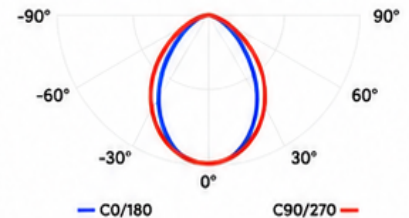

PHOTOMETRICS

Illuminance at a Distance

Distance	Center Beam (lx (lx))	Beam Width (ft)
10 ft	10.6 lx	16.2 ft
20 ft	2.6 lx	32.4 ft
30 ft	1.2 lx	48.6 ft
40 ft	0.7 lx	64.8 ft
50 ft	0.4 lx	81.0 ft

Beam Angle: 110°